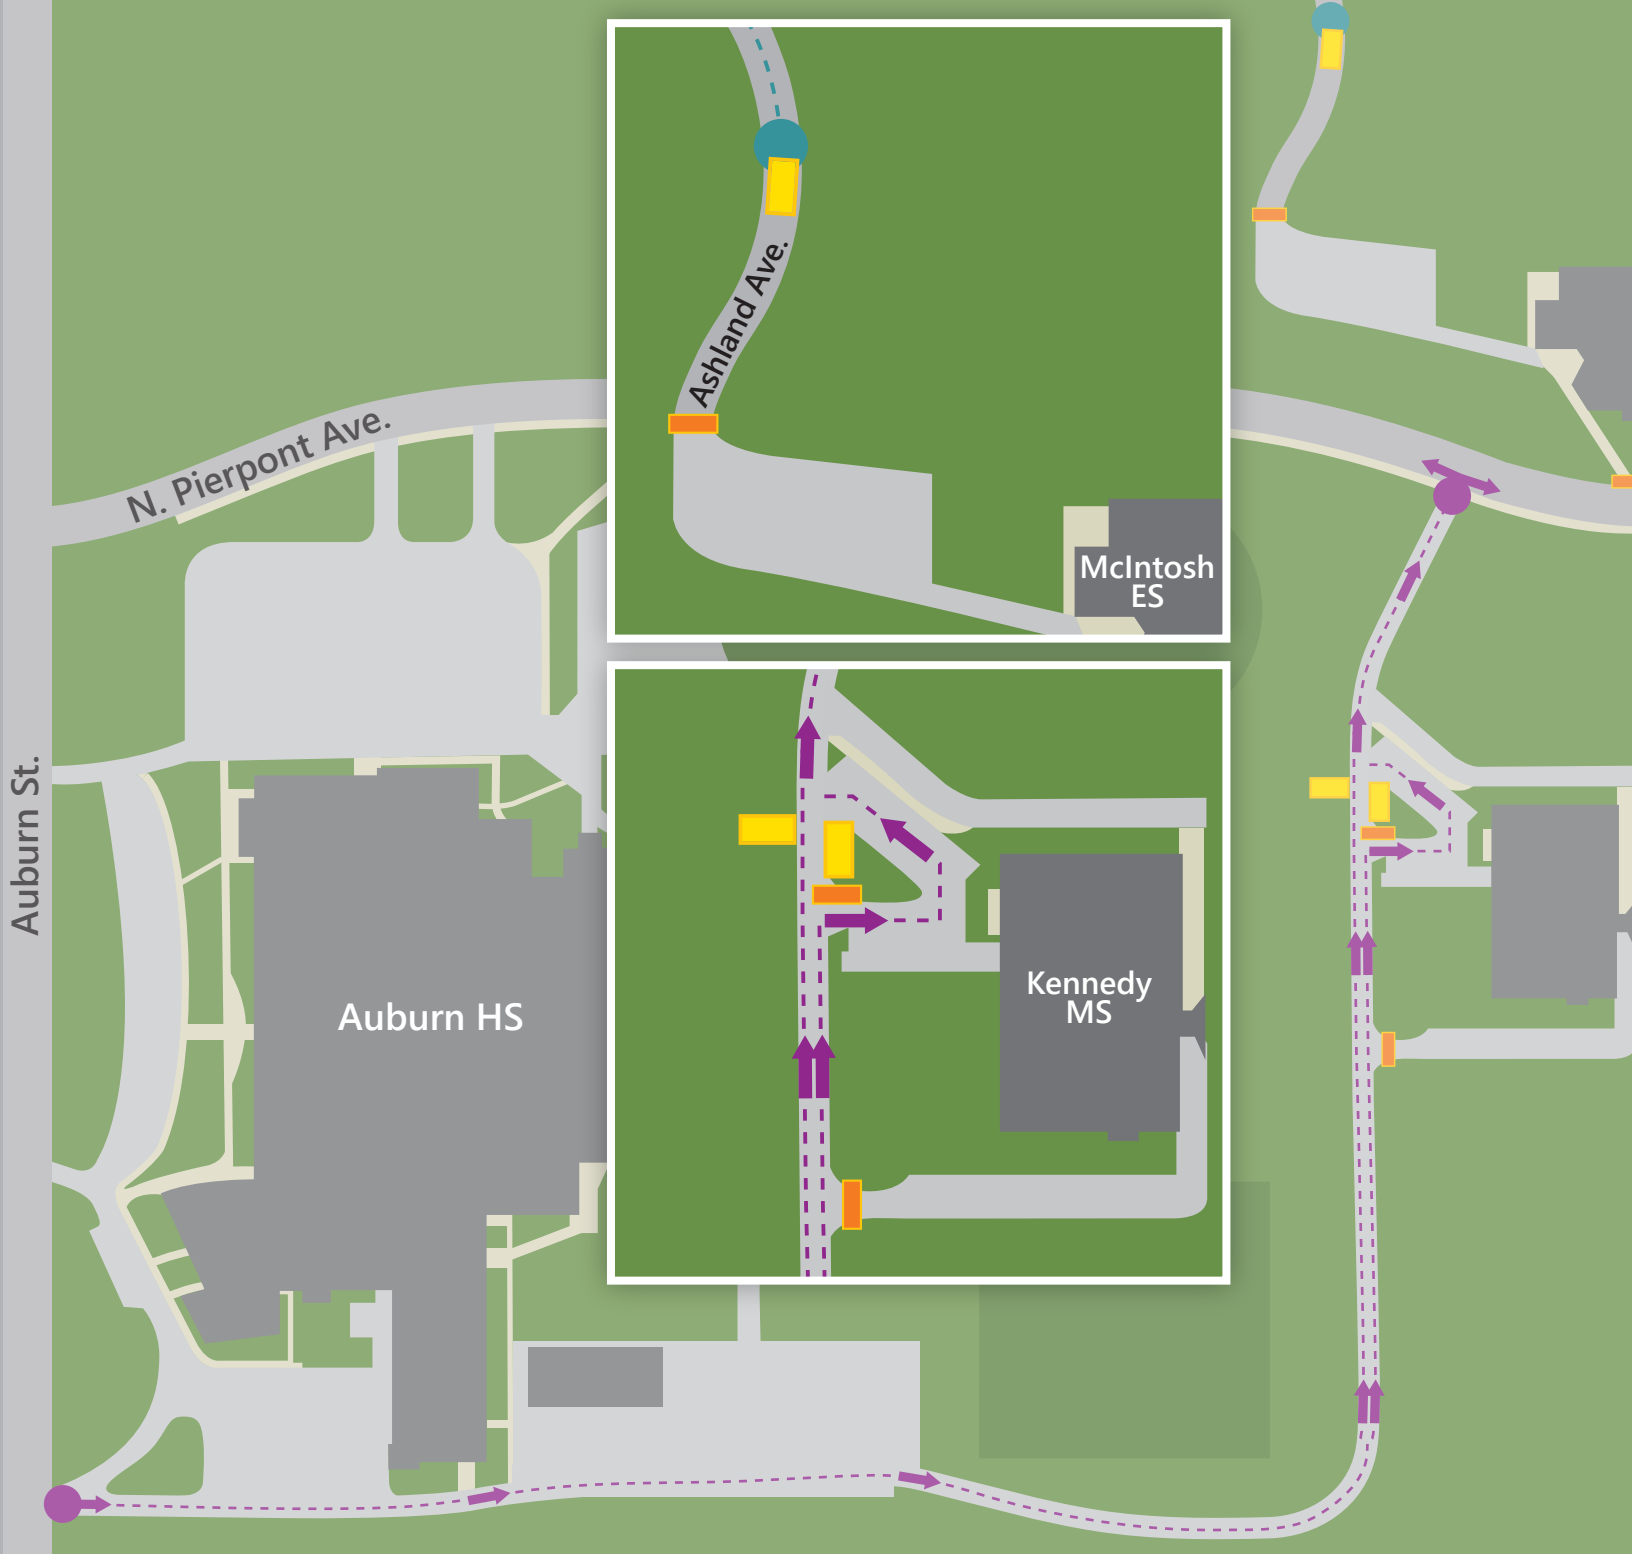

# Food Pickup at Kennedy Middle School

9-10:15 a.m. Starting March 23, Monday through Friday

Vehicle Route

Pedestrian Route

Pick-up Location (Bus)

No Entrance

**Entrance:** Off of Auburn St. | **Exit:** N. Pierpont Ave.