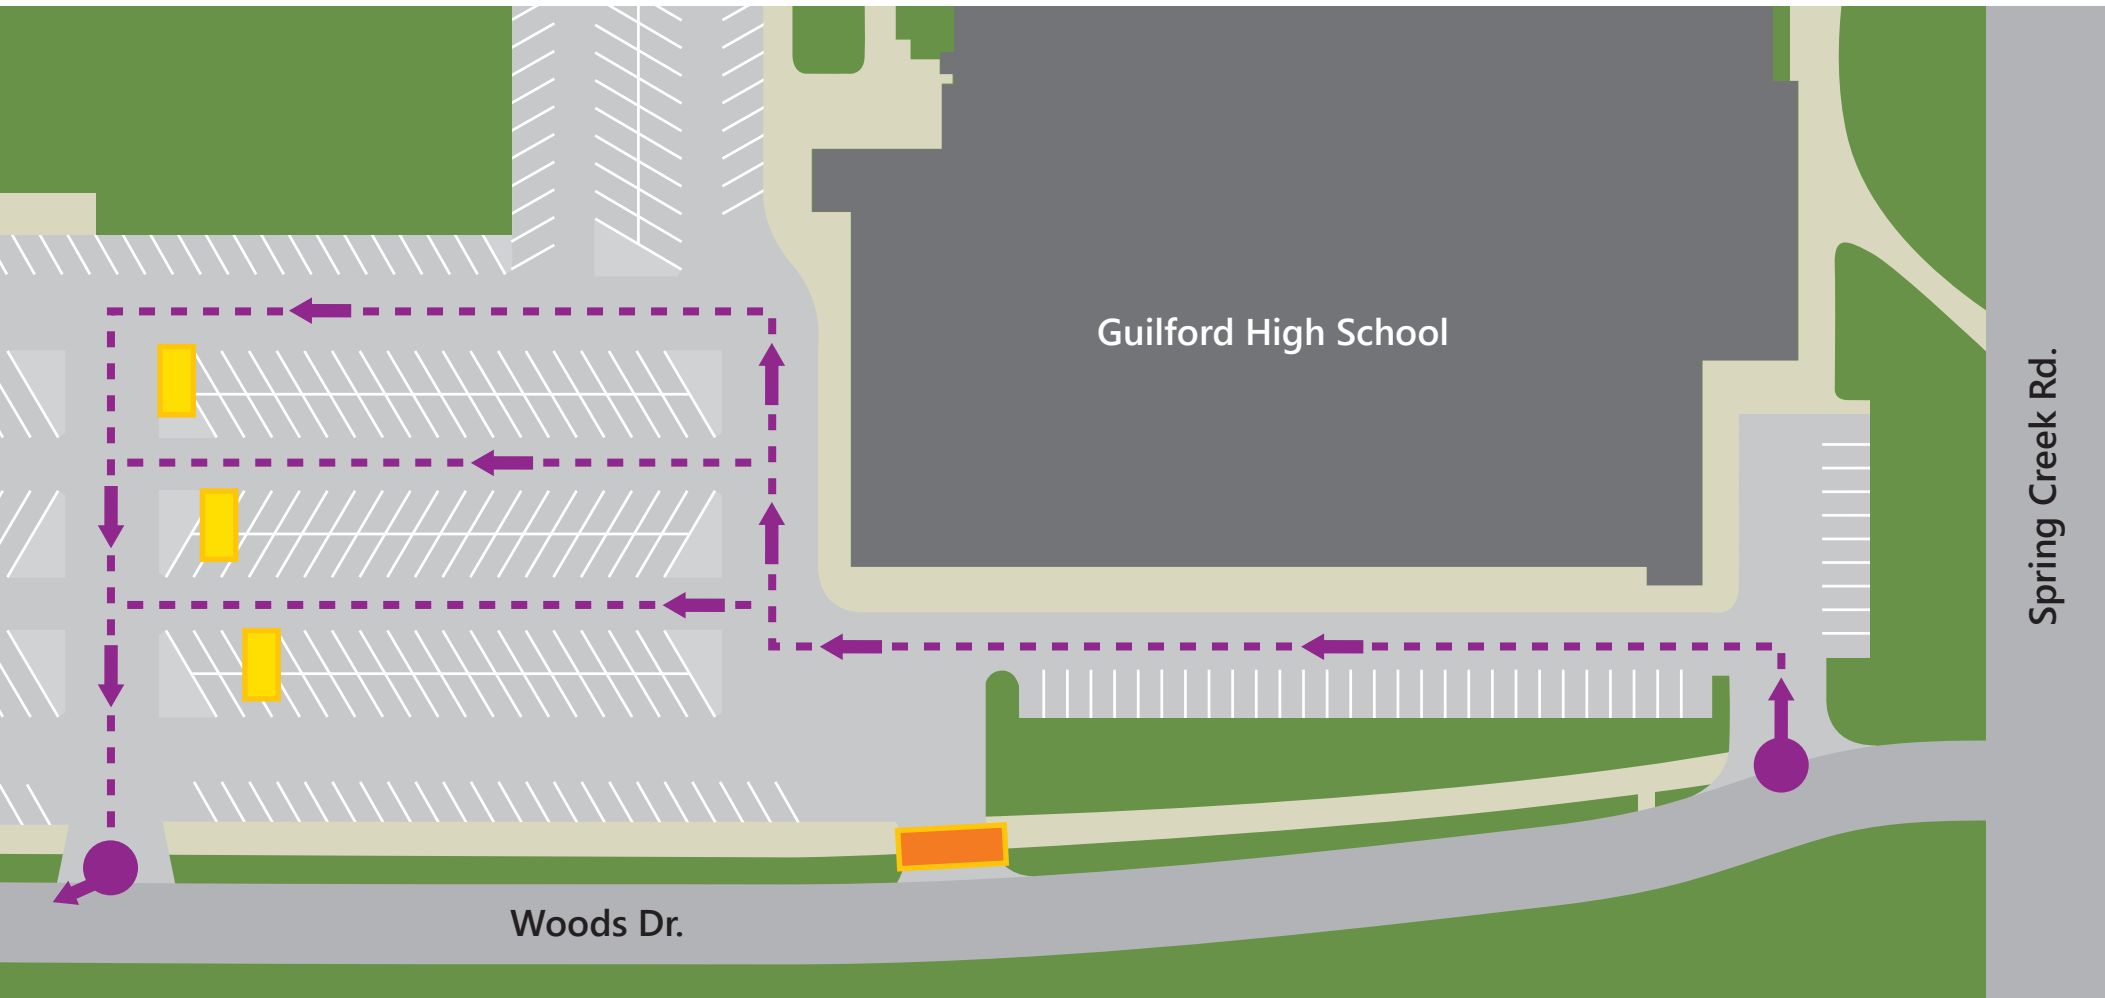

# Food Pickup at Guilford High School

9-10:15 a.m. Starting March 23, Monday through Friday

  
Vehicle Route

  
Pick-up Location (Bus)

  
No Entrance

Entrance & Exit: Woods Dr.