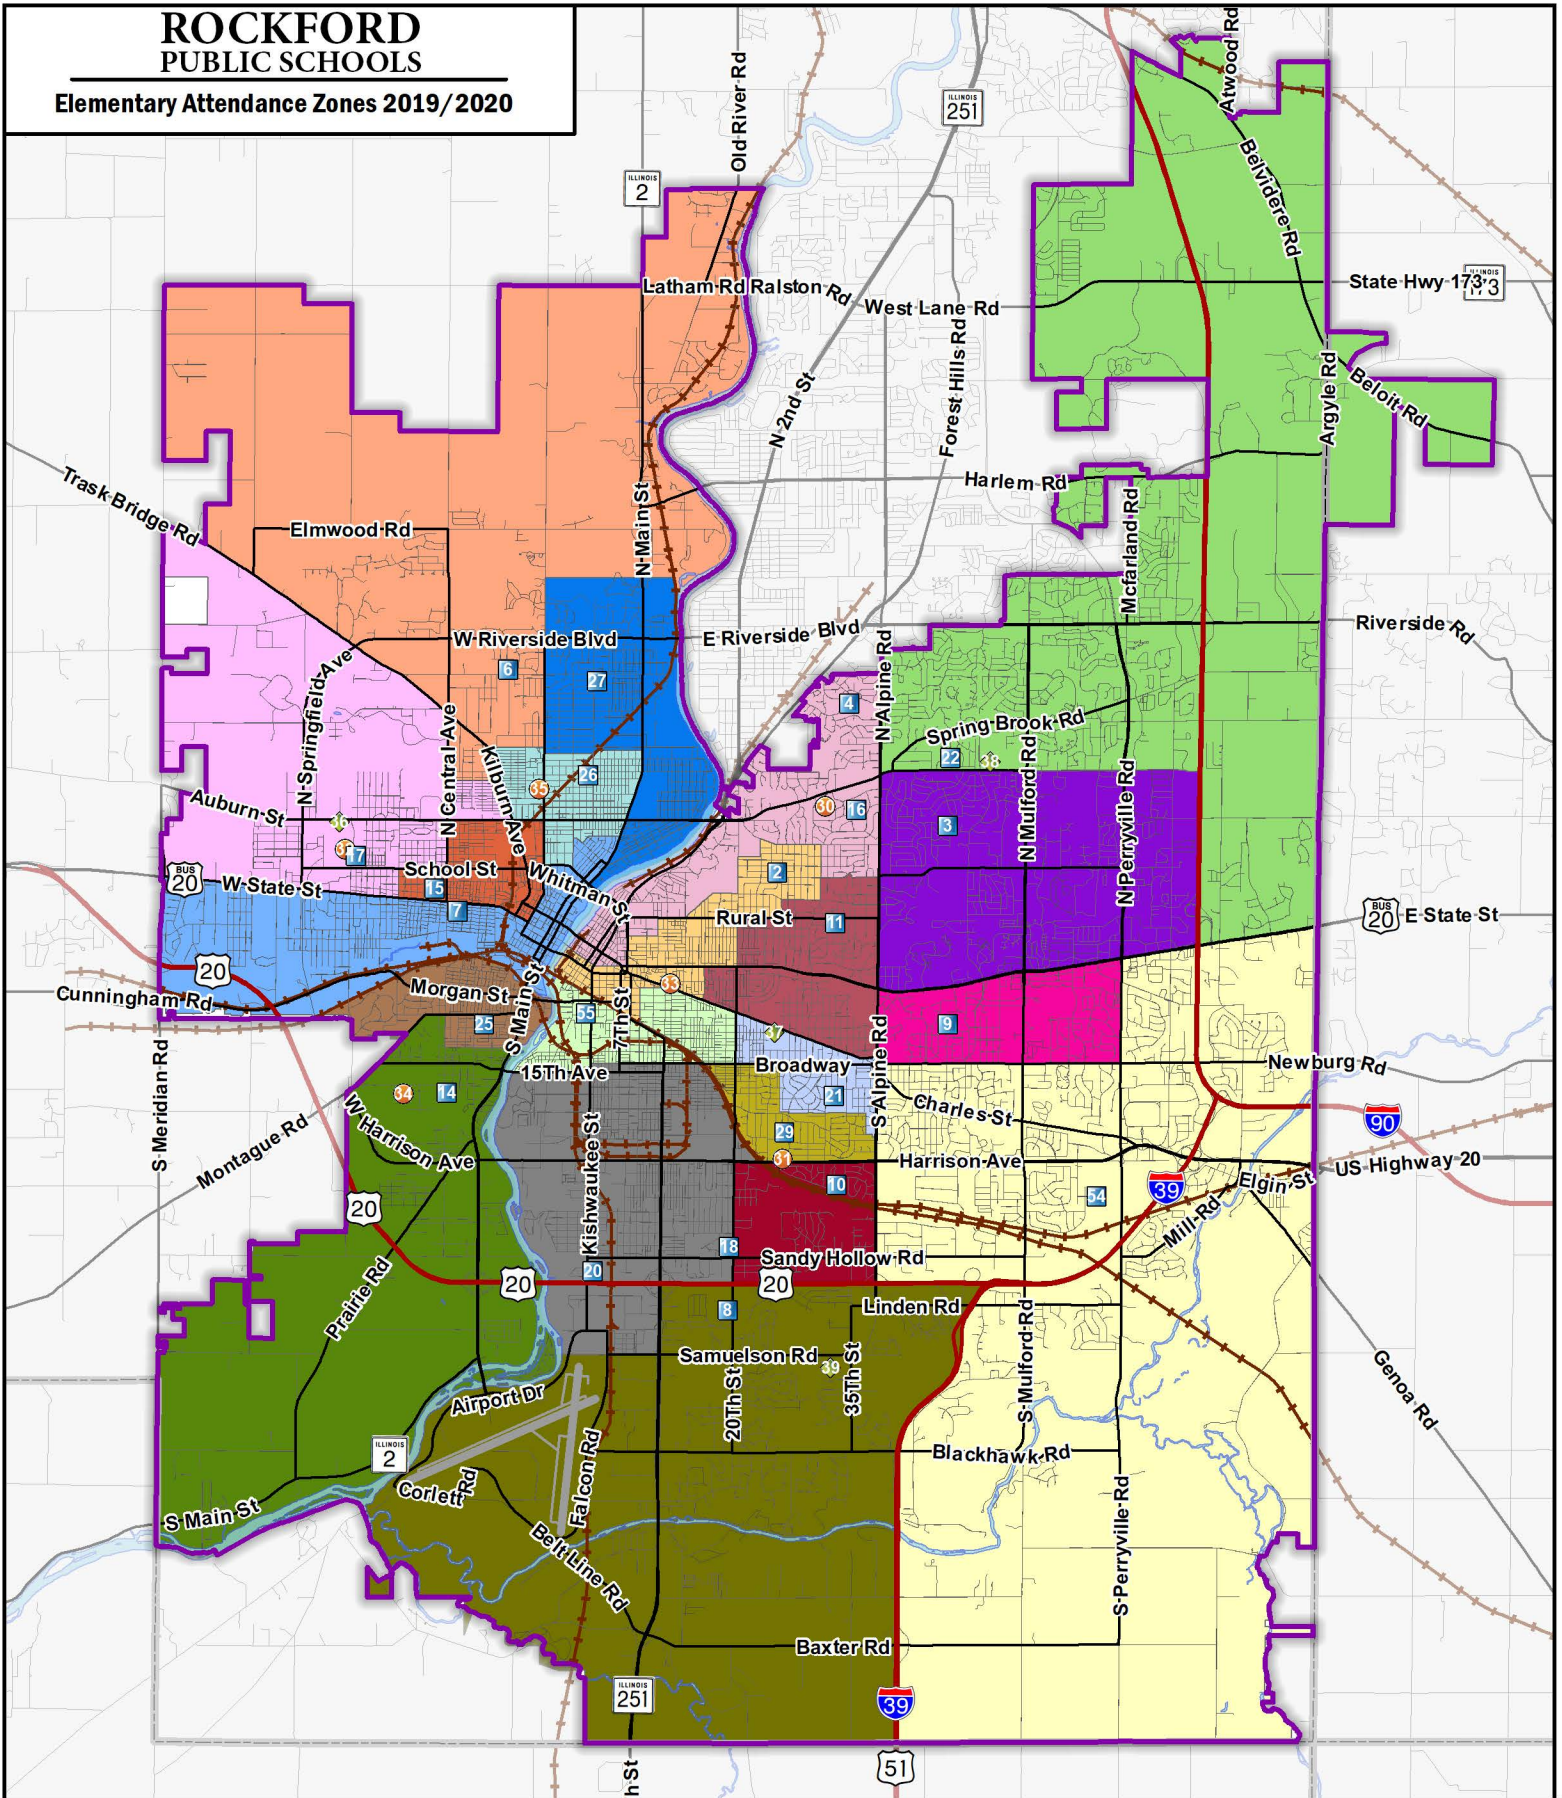

ROCKFORD PUBLIC SCHOOLS

Elementary Attendance Zones 2019/2020

List of Rockford Schools

Elementary Schools	Middle Schools
2. Bloom Elementary	30. Eisenhower Middle
3. Brookview Elementary	31. Flinn Middle
4. Carlson Elementary	32. Kennedy Middle
6. Conklin Elementary	33. Lincoln Middle
7. Ellis Elementary	34. RESA Middle
8. Froberg Elementary	35. West Middle
9. Gregory Elementary	
10. Hillman Elementary	36. Auburn High
11. Johnson Elementary	37. East High
14. Lathrop Elementary	38. Gifford High
15. Lewis Lemon Elementary	39. Jefferson High

Elementary Schools	Bloom Elementary	Froberg Elementary	McIntosh Elementary	Washington Elementary
Middle Schools	Brookview Elementary	Gregory Elementary	Riverdale Elementary	Welsh Elementary
High Schools	Carlson Elementary	Hillman Elementary	Constance Lane Elementary	West View Elementary
District Boundary	Conklin Elementary	Johnson Elementary	Cherry Valley Elementary	Whitehead Elementary
County Boundary	Ellis Elementary	Lathrop Elementary	Rolling Green Elementary	
		Lewis Lemon Elementary	Spring Creek Elementary	